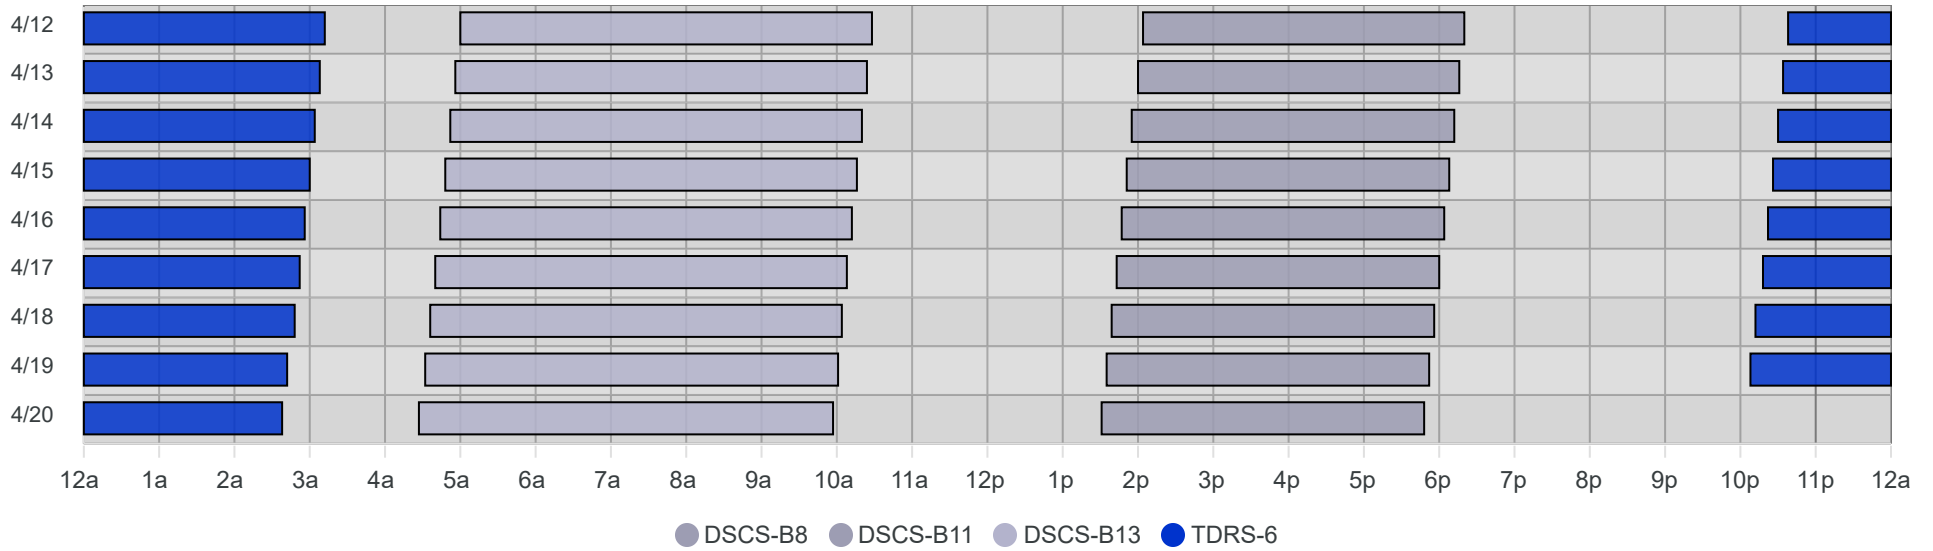

South Pole Satellite Schedule (MDT)

Date	TDRS-6 Pass 1			DSCS-B13 Pass 1			DSCS-B11 Pass 1			DSCS-B8 Pass 1		
	Start	End	Dur	Start	End	Dur	Start	End	Dur	Start	End	Dur
04/12/25	10:38 PM	Apr 13, 3:08 AM	4:30	5:00 AM	10:28 AM	5:28	2:04 PM	6:20 PM	4:16	10:39 AM	3:14 PM	4:35
04/13/25	10:34 PM	Apr 14, 3:04 AM	4:30	4:56 AM	10:24 AM	5:28	2:00 PM	6:16 PM	4:16	10:35 AM	3:11 PM	4:36
04/14/25	10:30 PM	Apr 15, 3:00 AM	4:30	4:52 AM	10:20 AM	5:28	1:55 PM	6:12 PM	4:17	10:30 AM	3:07 PM	4:37
04/15/25	10:26 PM	Apr 16, 2:56 AM	4:30	4:48 AM	10:16 AM	5:28	1:51 PM	6:08 PM	4:17	10:26 AM	3:03 PM	4:37
04/16/25	10:22 PM	Apr 17, 2:52 AM	4:30	4:44 AM	10:12 AM	5:28	1:47 PM	6:04 PM	4:17	10:22 AM	2:59 PM	4:37
04/17/25	10:18 PM	Apr 18, 2:48 AM	4:30	4:40 AM	10:08 AM	5:28	1:43 PM	6:00 PM	4:17	10:18 AM	2:55 PM	4:37
04/18/25	10:12 PM	Apr 19, 2:42 AM	4:30	4:36 AM	10:04 AM	5:28	1:39 PM	5:56 PM	4:17	10:14 AM	2:51 PM	4:37
04/19/25	10:08 PM	Apr 20, 2:38 AM	4:30	4:32 AM	10:01 AM	5:29	1:35 PM	5:52 PM	4:17	10:10 AM	2:46 PM	4:36
04/20/25	No Pass			4:27 AM	9:57 AM	5:30	1:31 PM	5:48 PM	4:17	10:06 AM	2:43 PM	4:37
04/21/25	No Pass			No Pass			No Pass			No Pass		
04/22/25	No Pass			No Pass			No Pass			No Pass		
04/23/25	No Pass			No Pass			No Pass			No Pass		
04/24/25	No Pass			No Pass			No Pass			No Pass		
04/25/25	No Pass			No Pass			No Pass			No Pass		
04/26/25	No Pass			No Pass			No Pass			No Pass