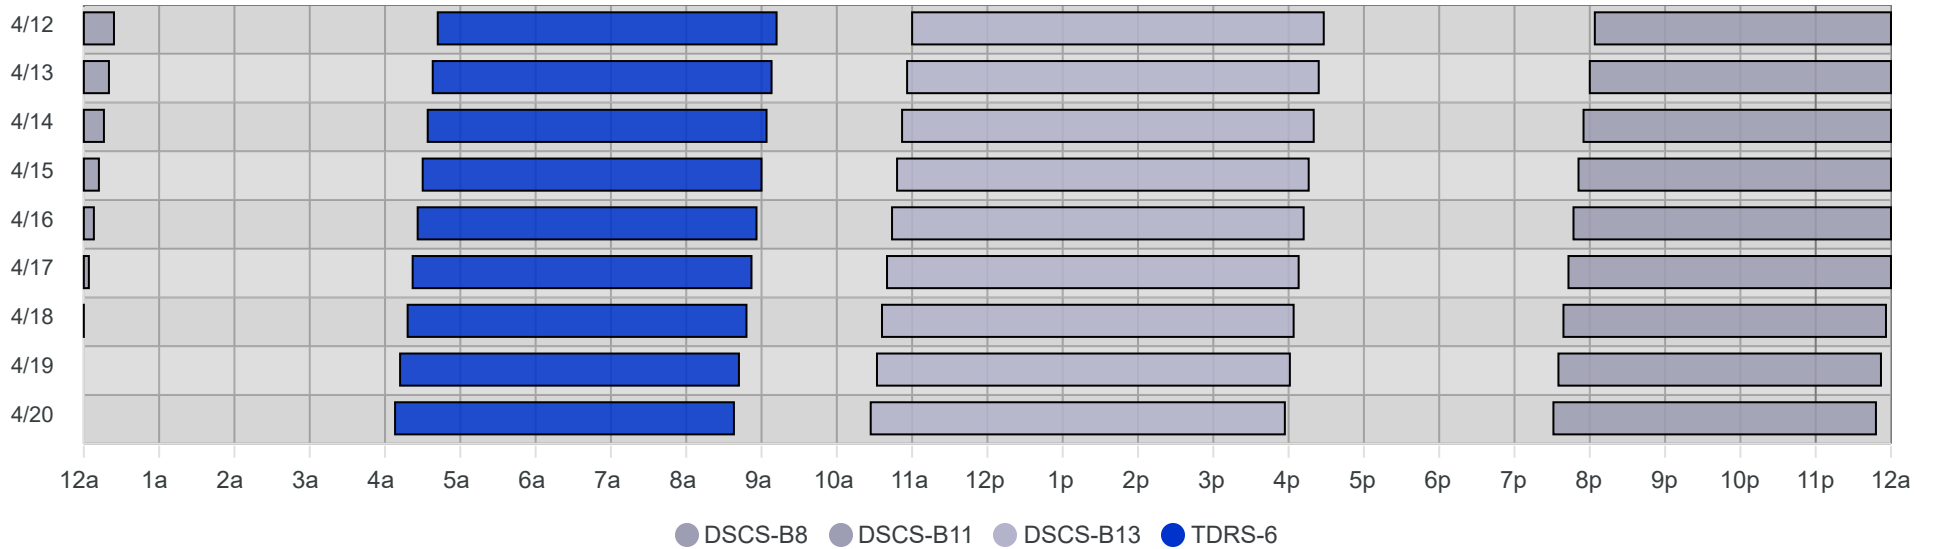

South Pole Satellite Schedule (UTC)

Date	TDRS-6 Pass 1			DSCS-B13 Pass 1			DSCS-B11 Pass 1			DSCS-B8 Pass 1		
	Start	End	Dur	Start	End	Dur	Start	End	Dur	Start	End	Dur
04/12/25	4:42 AM	9:12 AM	4:30	11:00 AM	4:28 PM	5:28	8:04 PM	Apr 13, 12:20 AM	4:16	4:39 PM	9:14 PM	4:35
04/13/25	4:38 AM	9:08 AM	4:30	10:56 AM	4:24 PM	5:28	8:00 PM	Apr 14, 12:16 AM	4:16	4:35 PM	9:11 PM	4:36
04/14/25	4:34 AM	9:04 AM	4:30	10:52 AM	4:20 PM	5:28	7:55 PM	Apr 15, 12:12 AM	4:17	4:30 PM	9:07 PM	4:37
04/15/25	4:30 AM	9:00 AM	4:30	10:48 AM	4:16 PM	5:28	7:51 PM	Apr 16, 12:08 AM	4:17	4:26 PM	9:03 PM	4:37
04/16/25	4:26 AM	8:56 AM	4:30	10:44 AM	4:12 PM	5:28	7:47 PM	Apr 17, 12:04 AM	4:17	4:22 PM	8:59 PM	4:37
04/17/25	4:22 AM	8:52 AM	4:30	10:40 AM	4:08 PM	5:28	7:43 PM	Apr 18, 12:00 AM	4:17	4:18 PM	8:55 PM	4:37
04/18/25	4:18 AM	8:48 AM	4:30	10:36 AM	4:04 PM	5:28	7:39 PM	11:56 PM	4:17	4:14 PM	8:51 PM	4:37
04/19/25	4:12 AM	8:42 AM	4:30	10:32 AM	4:01 PM	5:29	7:35 PM	11:52 PM	4:17	4:10 PM	8:47 PM	4:37
04/20/25	4:08 AM	8:38 AM	4:30	10:27 AM	3:57 PM	5:30	7:31 PM	11:48 PM	4:17	4:06 PM	8:43 PM	4:37
04/21/25	No Pass			No Pass			No Pass			No Pass		
04/22/25	No Pass			No Pass			No Pass			No Pass		
04/23/25	No Pass			No Pass			No Pass			No Pass		
04/24/25	No Pass			No Pass			No Pass			No Pass		
04/25/25	No Pass			No Pass			No Pass			No Pass		
04/26/25	No Pass			No Pass			No Pass			No Pass		