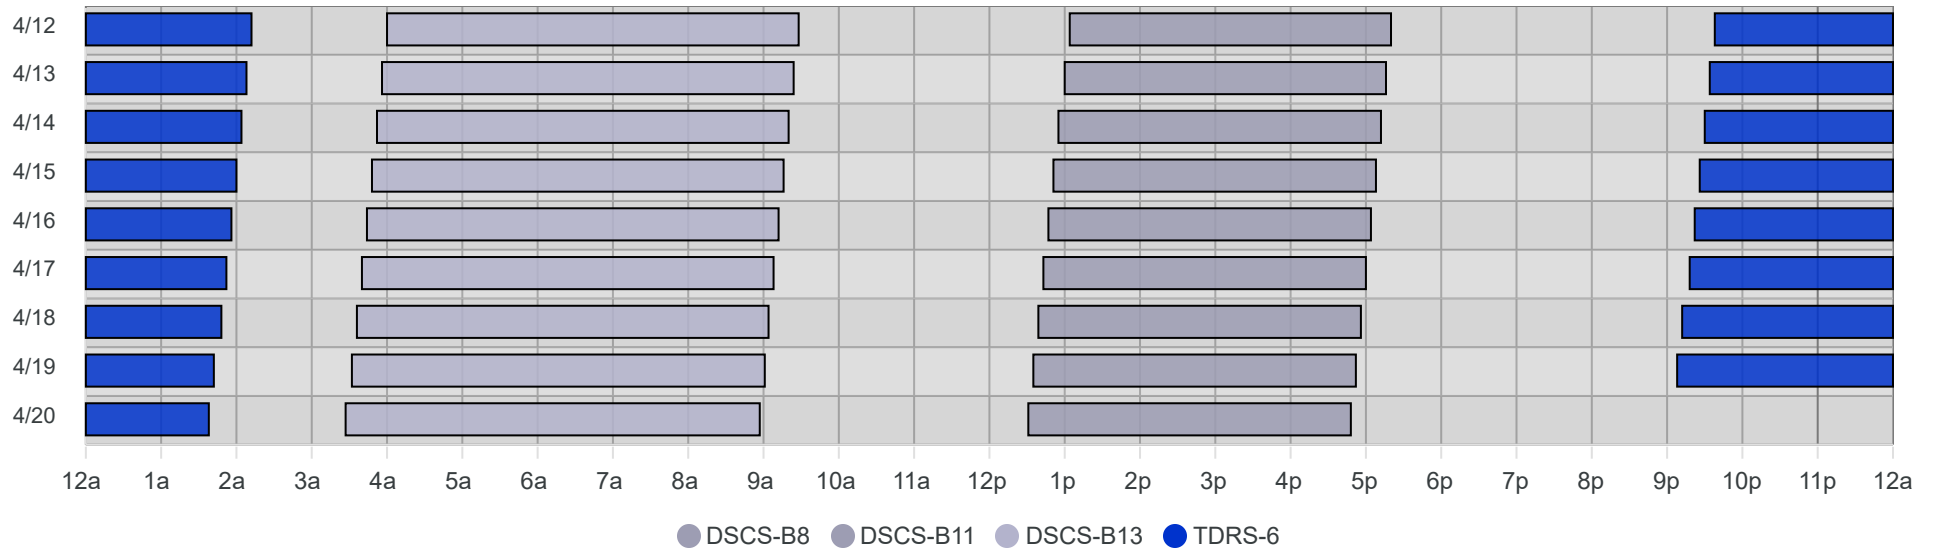

South Pole Satellite Schedule (PDT)

Date	TDRS-6 Pass 1			DSCS-B13 Pass 1			DSCS-B11 Pass 1			DSCS-B8 Pass 1		
	Start	End	Dur	Start	End	Dur	Start	End	Dur	Start	End	Dur
04/12/25	9:38 PM	Apr 13, 2:08 AM	4:30	4:00 AM	9:28 AM	5:28	1:04 PM	5:20 PM	4:16	9:39 AM	2:14 PM	4:35
04/13/25	9:34 PM	Apr 14, 2:04 AM	4:30	3:56 AM	9:24 AM	5:28	1:00 PM	5:16 PM	4:16	9:35 AM	2:11 PM	4:36
04/14/25	9:30 PM	Apr 15, 2:00 AM	4:30	3:52 AM	9:20 AM	5:28	12:55 PM	5:12 PM	4:17	9:30 AM	2:07 PM	4:37
04/15/25	9:26 PM	Apr 16, 1:56 AM	4:30	3:48 AM	9:16 AM	5:28	12:51 PM	5:08 PM	4:17	9:26 AM	2:03 PM	4:37
04/16/25	9:22 PM	Apr 17, 1:52 AM	4:30	3:44 AM	9:12 AM	5:28	12:47 PM	5:04 PM	4:17	9:22 AM	1:59 PM	4:37
04/17/25	9:18 PM	Apr 18, 1:48 AM	4:30	3:40 AM	9:08 AM	5:28	12:43 PM	5:00 PM	4:17	9:18 AM	1:55 PM	4:37
04/18/25	9:12 PM	Apr 19, 1:42 AM	4:30	3:36 AM	9:04 AM	5:28	12:39 PM	4:56 PM	4:17	9:14 AM	1:51 PM	4:37
04/19/25	9:08 PM	Apr 20, 1:38 AM	4:30	3:32 AM	9:01 AM	5:29	12:35 PM	4:52 PM	4:17	9:10 AM	1:47 PM	4:37
04/20/25	No Pass			3:27 AM	8:57 AM	5:30	12:31 PM	4:48 PM	4:17	9:06 AM	1:43 PM	4:37
04/21/25	No Pass			No Pass			No Pass			No Pass		
04/22/25	No Pass			No Pass			No Pass			No Pass		
04/23/25	No Pass			No Pass			No Pass			No Pass		
04/24/25	No Pass			No Pass			No Pass			No Pass		
04/25/25	No Pass			No Pass			No Pass			No Pass		
04/26/25	No Pass			No Pass			No Pass			No Pass