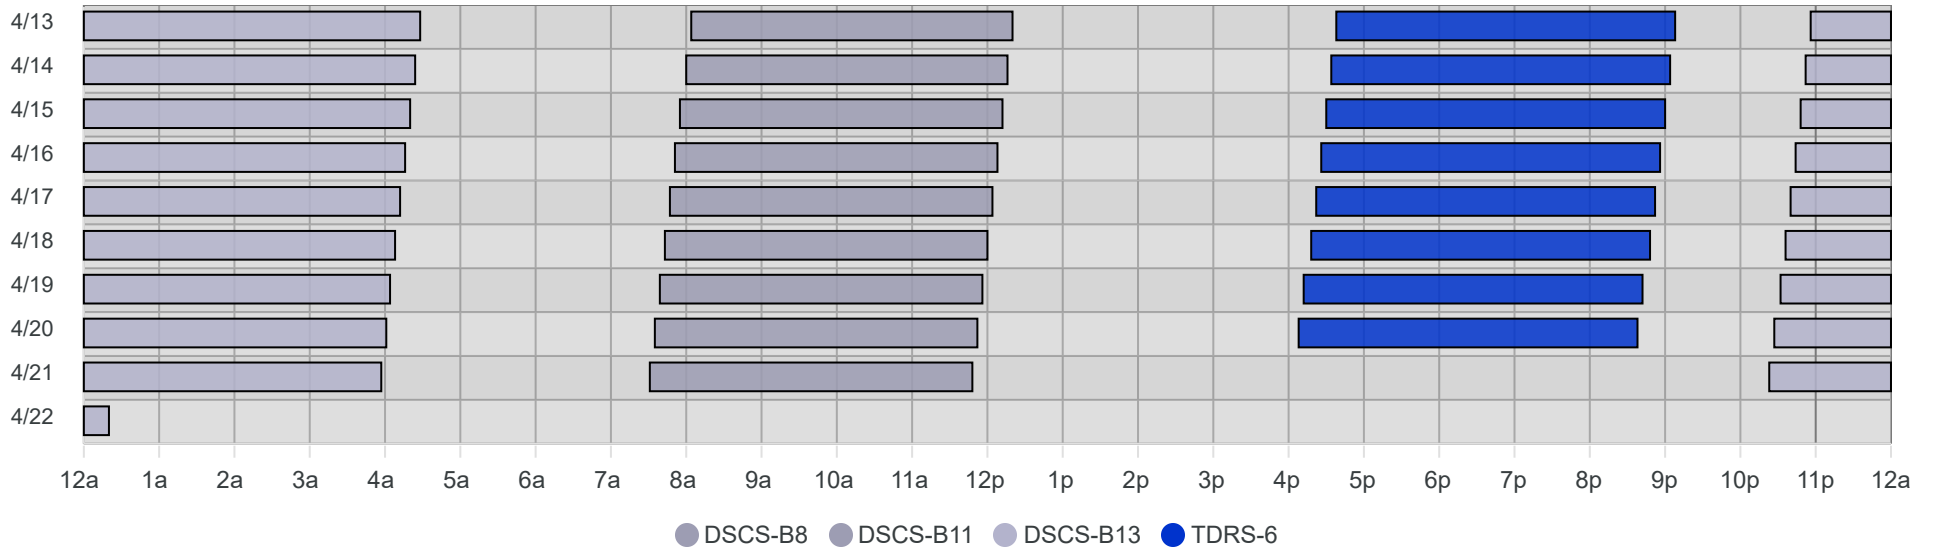

South Pole Satellite Schedule (NZST)

Date	TDRS-6 Pass 1			DSCS-B13 Pass 1			DSCS-B11 Pass 1			DSCS-B8 Pass 1		
	Start	End	Dur	Start	End	Dur	Start	End	Dur	Start	End	Dur
04/13/25	4:38 PM	9:08 PM	4:30	10:56 PM	Apr 14, 4:24 AM	5:28	8:04 AM	12:20 PM	4:16	4:38 AM	9:14 AM	4:35
04/14/25	4:34 PM	9:04 PM	4:30	10:51 PM	Apr 15, 4:20 AM	5:28	8:00 AM	12:16 PM	4:16	4:35 AM	9:11 AM	4:36
04/15/25	4:30 PM	9:00 PM	4:30	10:48 PM	Apr 16, 4:16 AM	5:28	7:54 AM	12:12 PM	4:17	4:30 AM	9:07 AM	4:37
04/16/25	4:26 PM	8:56 PM	4:30	10:44 PM	Apr 17, 4:12 AM	5:28	7:51 AM	12:08 PM	4:17	4:25 AM	9:03 AM	4:37
04/17/25	4:22 PM	8:52 PM	4:30	10:40 PM	Apr 18, 4:08 AM	5:28	7:47 AM	12:04 PM	4:17	4:22 AM	8:59 AM	4:37
04/18/25	4:18 PM	8:48 PM	4:30	10:35 PM	Apr 19, 4:04 AM	5:28	7:43 AM	12:00 PM	4:17	4:18 AM	8:55 AM	4:37
04/19/25	4:12 PM	8:42 PM	4:30	10:32 PM	Apr 20, 4:01 AM	5:29	7:38 AM	11:56 AM	4:17	4:14 AM	8:51 AM	4:37
04/20/25	4:08 PM	8:38 PM	4:30	10:27 PM	Apr 21, 3:57 AM	5:30	7:35 AM	11:52 AM	4:17	4:10 AM	8:47 AM	4:37
04/21/25	No Pass			10:22 PM	Apr 22, 12:20 AM	1:57	7:31 AM	11:48 AM	4:17	4:06 AM	8:43 AM	4:37
04/22/25	No Pass			No Pass			No Pass			No Pass		
04/23/25	No Pass			No Pass			No Pass			No Pass		
04/24/25	No Pass			No Pass			No Pass			No Pass		
04/25/25	No Pass			No Pass			No Pass			No Pass		
04/26/25	No Pass			No Pass			No Pass			No Pass		
04/27/25	No Pass			No Pass			No Pass			No Pass