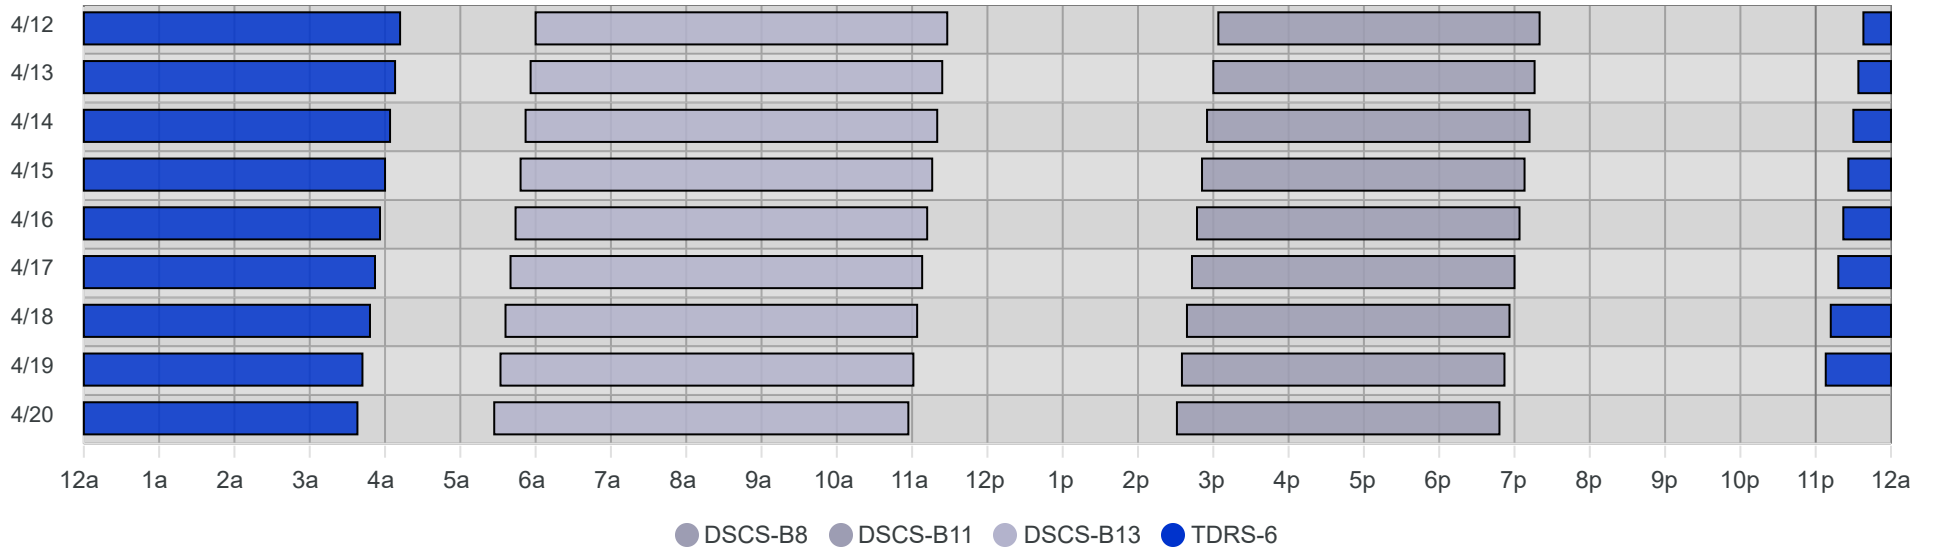

South Pole Satellite Schedule (CDT)

Date	TDRS-6 Pass 1			DSCS-B13 Pass 1			DSCS-B11 Pass 1			DSCS-B8 Pass 1		
	Start	End	Dur	Start	End	Dur	Start	End	Dur	Start	End	Dur
04/12/25	11:38 PM	Apr 13, 4:08 AM	4:30	6:00 AM	11:28 AM	5:28	3:04 PM	7:20 PM	4:16	11:39 AM	4:14 PM	4:35
04/13/25	11:34 PM	Apr 14, 4:04 AM	4:30	5:56 AM	11:24 AM	5:28	3:00 PM	7:16 PM	4:16	11:35 AM	4:11 PM	4:36
04/14/25	11:30 PM	Apr 15, 4:00 AM	4:30	5:52 AM	11:20 AM	5:28	2:55 PM	7:12 PM	4:17	11:30 AM	4:07 PM	4:37
04/15/25	11:26 PM	Apr 16, 3:56 AM	4:30	5:48 AM	11:16 AM	5:28	2:51 PM	7:08 PM	4:17	11:26 AM	4:03 PM	4:37
04/16/25	11:22 PM	Apr 17, 3:52 AM	4:30	5:44 AM	11:12 AM	5:28	2:47 PM	7:04 PM	4:17	11:22 AM	3:59 PM	4:37
04/17/25	11:18 PM	Apr 18, 3:48 AM	4:30	5:40 AM	11:08 AM	5:28	2:43 PM	7:00 PM	4:17	11:18 AM	3:55 PM	4:37
04/18/25	11:12 PM	Apr 19, 3:42 AM	4:30	5:36 AM	11:04 AM	5:28	2:39 PM	6:56 PM	4:17	11:14 AM	3:51 PM	4:37
04/19/25	11:08 PM	Apr 20, 3:38 AM	4:30	5:32 AM	11:01 AM	5:29	2:35 PM	6:52 PM	4:17	11:10 AM	3:47 PM	4:37
04/20/25	No Pass			5:27 AM	10:57 AM	5:30	2:31 PM	6:48 PM	4:17	11:06 AM	3:43 PM	4:37
04/21/25	No Pass			No Pass			No Pass			No Pass		
04/22/25	No Pass			No Pass			No Pass			No Pass		
04/23/25	No Pass			No Pass			No Pass			No Pass		
04/24/25	No Pass			No Pass			No Pass			No Pass		
04/25/25	No Pass			No Pass			No Pass			No Pass		
04/26/25	No Pass			No Pass			No Pass			No Pass