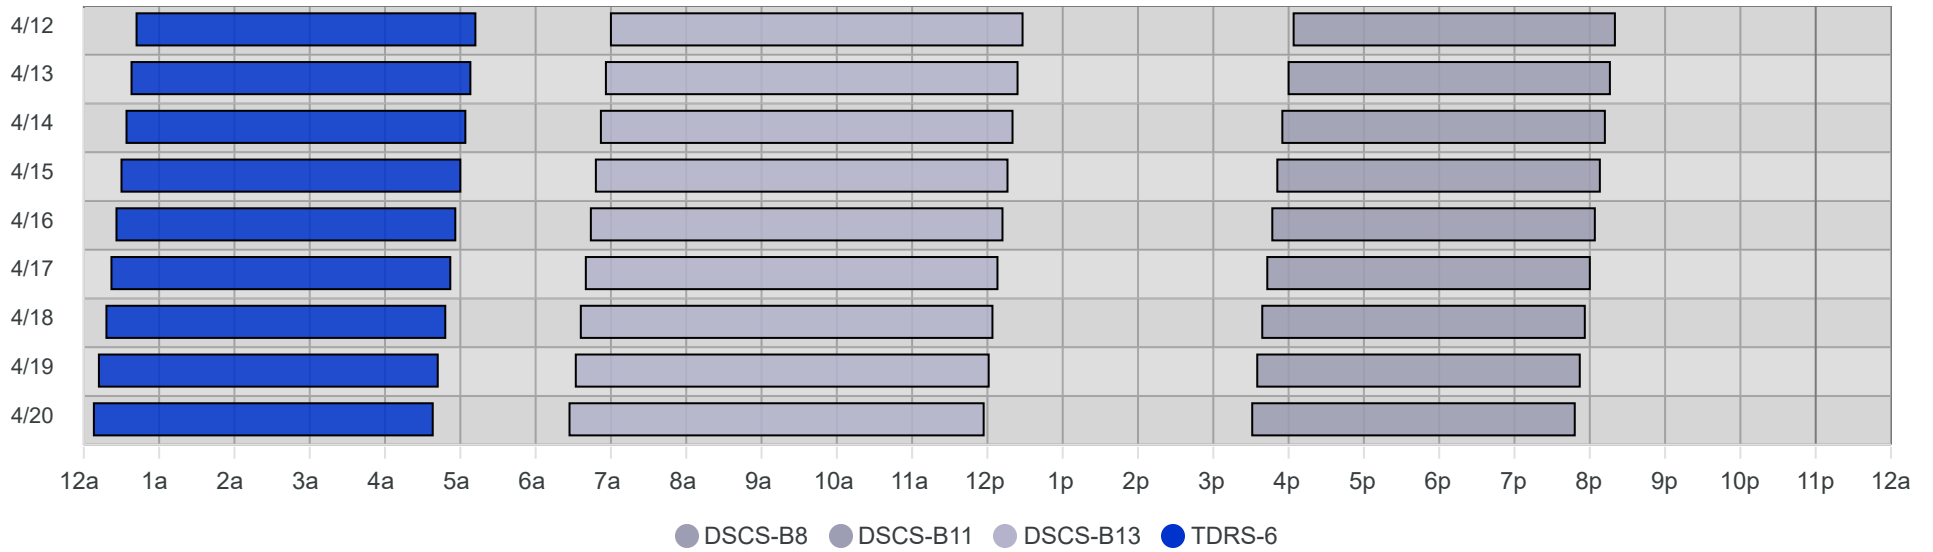

South Pole Satellite Schedule (EDT)

Date	TDRS-6 Pass 1			DSCS-B13 Pass 1			DSCS-B11 Pass 1			DSCS-B8 Pass 1		
	Start	End	Dur	Start	End	Dur	Start	End	Dur	Start	End	Dur
04/12/25	12:42 AM	5:12 AM	4:30	7:00 AM	12:28 PM	5:28	4:04 PM	8:20 PM	4:16	12:39 PM	5:14 PM	4:35
04/13/25	12:38 AM	5:08 AM	4:30	6:56 AM	12:24 PM	5:28	4:00 PM	8:16 PM	4:16	12:35 PM	5:11 PM	4:36
04/14/25	12:34 AM	5:04 AM	4:30	6:52 AM	12:20 PM	5:28	3:55 PM	8:12 PM	4:17	12:30 PM	5:07 PM	4:37
04/15/25	12:30 AM	5:00 AM	4:30	6:48 AM	12:16 PM	5:28	3:51 PM	8:08 PM	4:17	12:26 PM	5:03 PM	4:37
04/16/25	12:26 AM	4:56 AM	4:30	6:44 AM	12:12 PM	5:28	3:47 PM	8:04 PM	4:17	12:22 PM	4:59 PM	4:37
04/17/25	12:22 AM	4:52 AM	4:30	6:40 AM	12:08 PM	5:28	3:43 PM	8:00 PM	4:17	12:18 PM	4:55 PM	4:37
04/18/25	12:18 AM	4:48 AM	4:30	6:36 AM	12:04 PM	5:28	3:39 PM	7:56 PM	4:17	12:14 PM	4:51 PM	4:37
04/19/25	12:12 AM	4:42 AM	4:30	6:32 AM	12:01 PM	5:29	3:35 PM	7:52 PM	4:17	12:10 PM	4:47 PM	4:37
04/20/25	12:08 AM	4:38 AM	4:30	6:27 AM	11:57 AM	5:30	3:31 PM	7:48 PM	4:17	12:06 PM	4:43 PM	4:37
04/21/25	No Pass			No Pass			No Pass			No Pass		
04/22/25	No Pass			No Pass			No Pass			No Pass		
04/23/25	No Pass			No Pass			No Pass			No Pass		
04/24/25	No Pass			No Pass			No Pass			No Pass		
04/25/25	No Pass			No Pass			No Pass			No Pass		
04/26/25	No Pass			No Pass			No Pass			No Pass